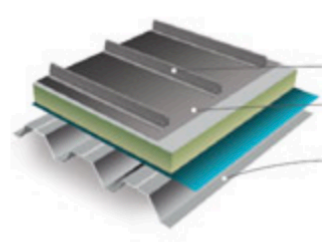

Alkor Profile