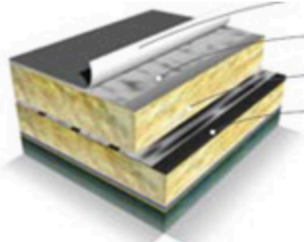

Alkorbright

[View NBS Listing](#)