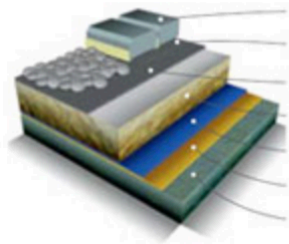

Alkorplan L

[View NBS Listing](#)