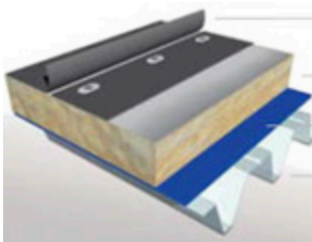

Alkor Solar

[View NBS Listing](#)