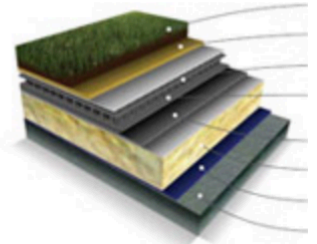

Alkor Green

[View NBS Listing](#)