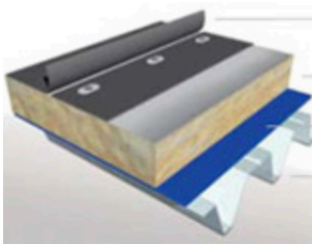

Alkorplan single ply PVC waterproofing membranes

RENOLIT ALKORPLAN is a thermoplastic membrane based on monomeric PVC-P. RENOLIT ALKORPLAN, although traditionally installed on flat roofs, is now commonplace on pitched and barrel vaulted roofs due to its flexibility and aesthetic qualities.

The RENOLIT ALKORPLAN membranes have five main advantages :

Cost-effectiveness

- economies on the installation costs: one single 30m² roll replaces 6 bituminous rolls in a 2 layer system.
- economies on the structure costs: the waterproofing is 5 times lighter than the traditional multilayer systems.
- economies on the maintenance costs: generally limited to bi-annual inspections.

Fire Safety:

- up to FAB* (BBA approval 10/4808)
- external fire up BROOF(T4)* (ENV1187/4)

Aesthetic: adaptable to most roof substrates, broad colour range and integrity of the seams .

Reliability: vapour permeability, flexibility, static and dynamic perforation resistance.

Durability: life expectancy assessed by the BBA (British Board of Agreement) as in excess of 35 years.

Products

Click on any of the images below for more information on that product

Alkorplan F

[View NBS Listing](#)