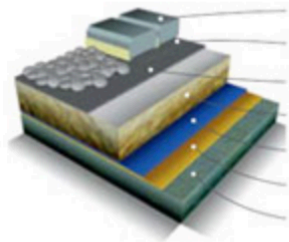

Alkor Metallics

[View NBS Listing](#)