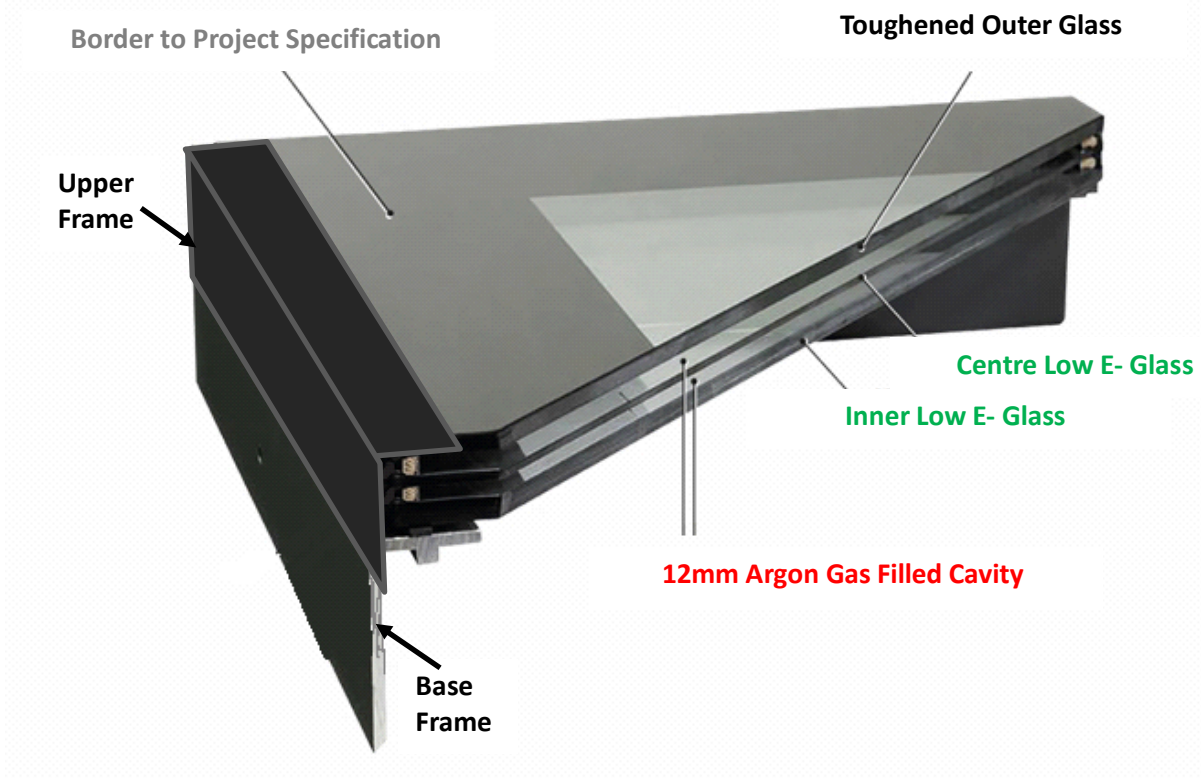

Structure of Triple Glazed Rooflights

Warranty Details

1. LG Glass & Glazing Ltd. has a 5 year warranty on all its sealed units.
2. A Double / Triple Glazed unit FAILURE is indicated by internal condensation.
3. If a unit should fail within this period, it will be replaced free of charge. The original unit must be returned for inhouse examination.